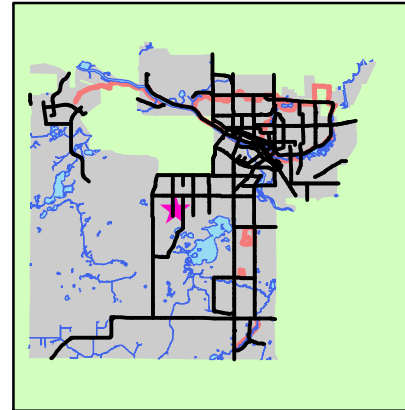

**Locator Map**

**Legend**

- Main Highways
- Linear Path
- City Limits
- Water
- Prairieview Park

**Location: On Prairieview School property at S.E. corner of Iroquois and 28th St. intersection.**

**Acres: 3**