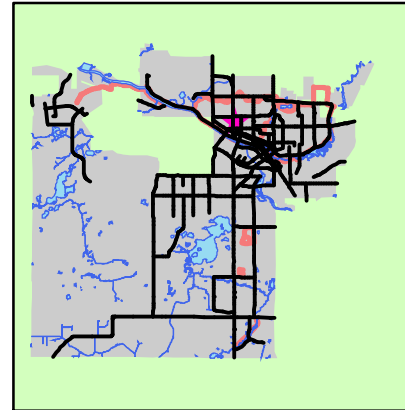

Locator Map

Legend

- Main Highways
- Linear Path
- City Limits
- Water
- ★ Greenwood Park

Location: Southwest corner of Wood St. and Greenwood Ave.

- Acres: 10**
- Ball Fields**
- Basketball/Volleyball Courts**
- Flower Garden/Landscaping**
- Play Equipment**
- Open Space Area**
- Pathways**
- Parking**
- Benches/Grills/Signs**

Greenwood Park